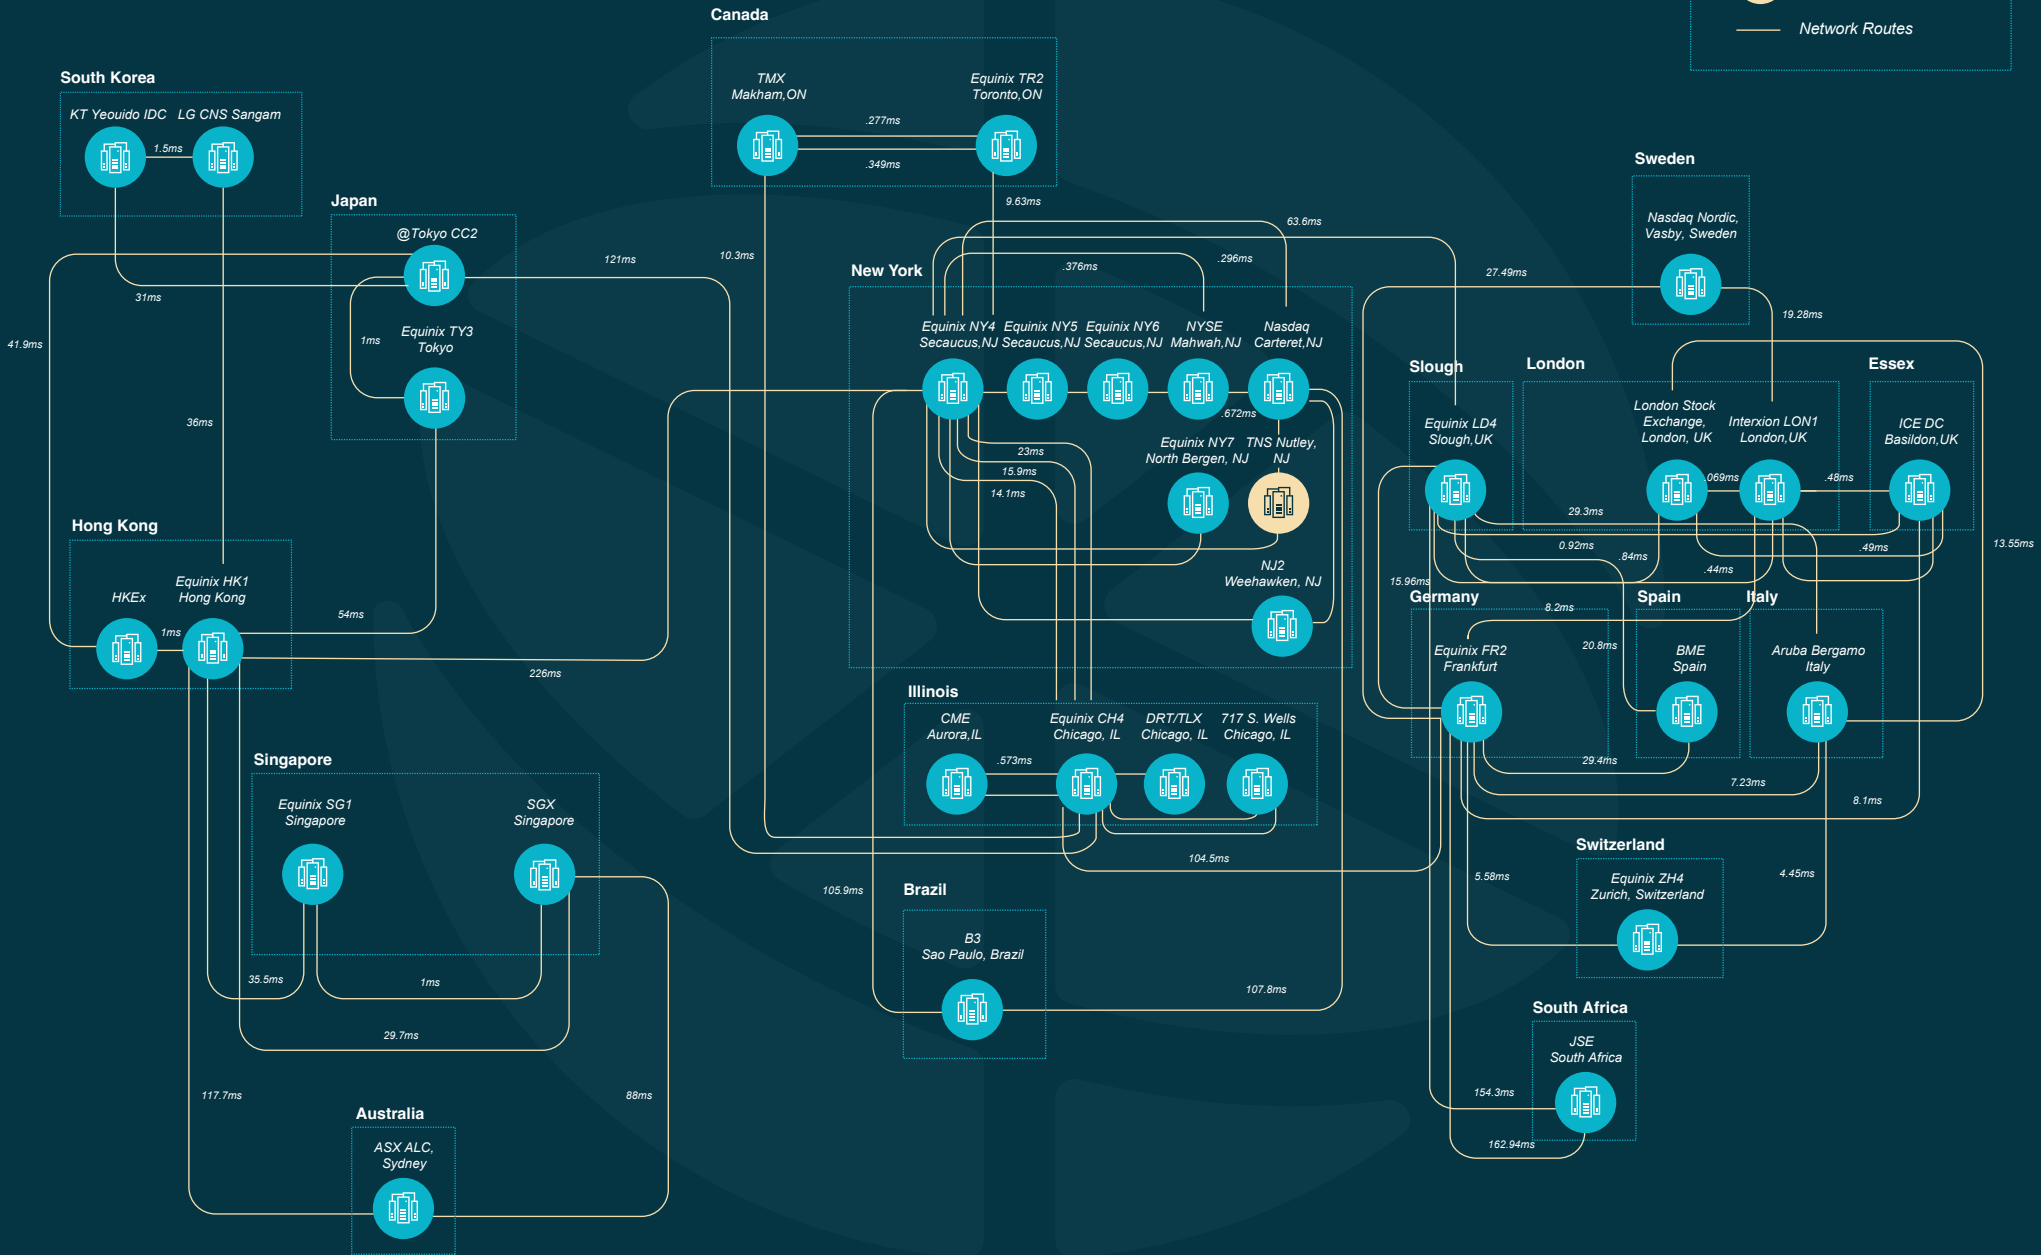

GLOBAL XPRESS CONNECTIVITY AND HOSTING MAP – THE GREEN NETWORK

-  Hosting PoPs
-  Waypoint Data Center
-  Network Routes

To learn more about Waypoint Products visit waytrade.net. If you would like a Waypoint account executive to provide more information on our capabilities you can call +1 703 453 8506 or send us an email: financial@waytrade.net