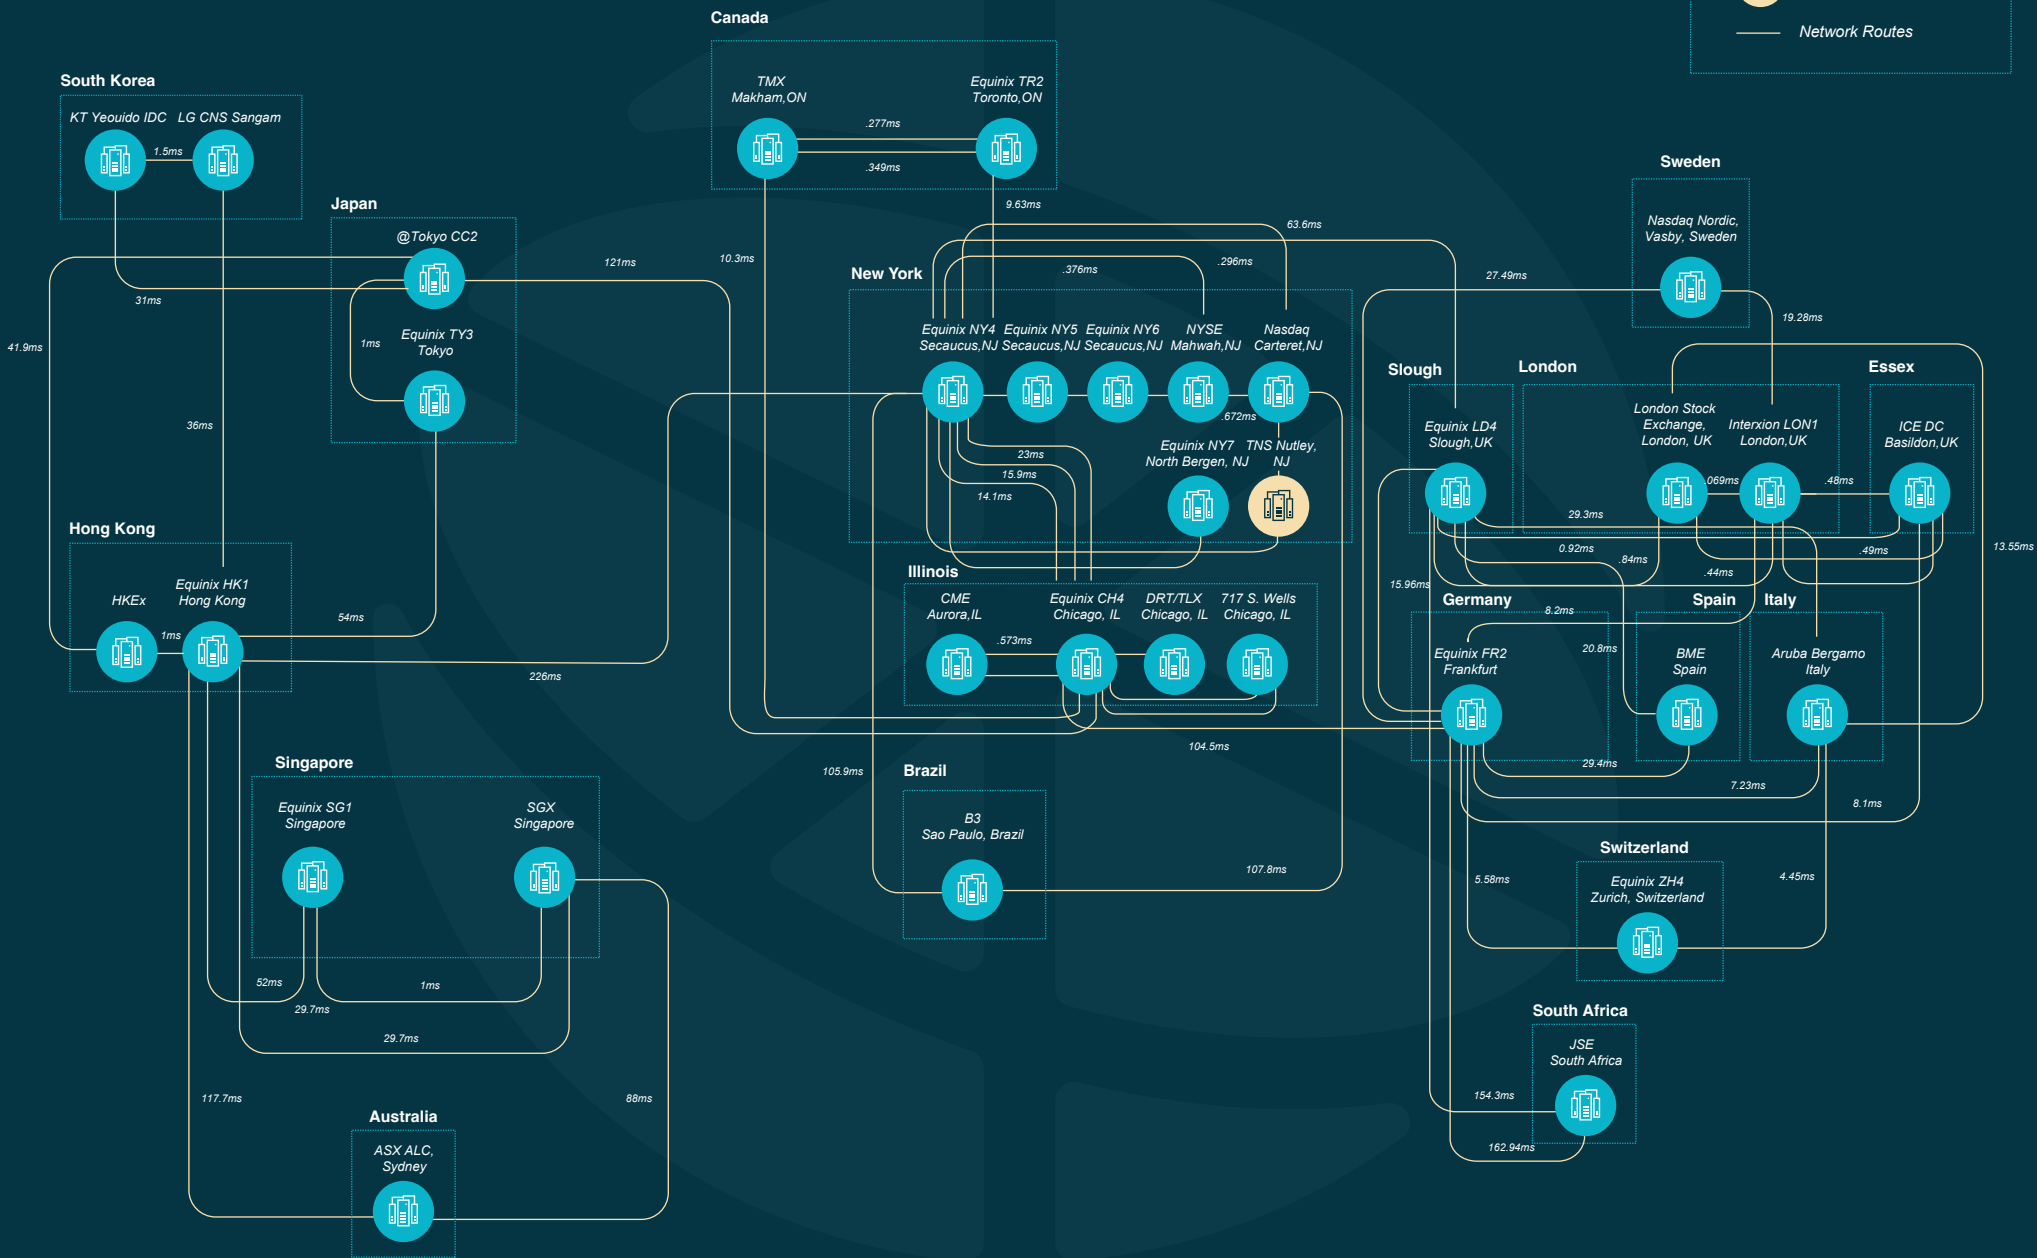

GLOBAL XPRESS CONNECTIVITY AND HOSTING MAP – THE GREEN NETWORK

-  Hosting PoPs
-  Waypoint Data Center
-  Network Routes

To learn more about Waypoint Products visit waytrade.net. If you would like a Waypoint account executive to provide more information on our capabilities you can call +1 703 453 8506 or send us an email: financial@waytrade.net