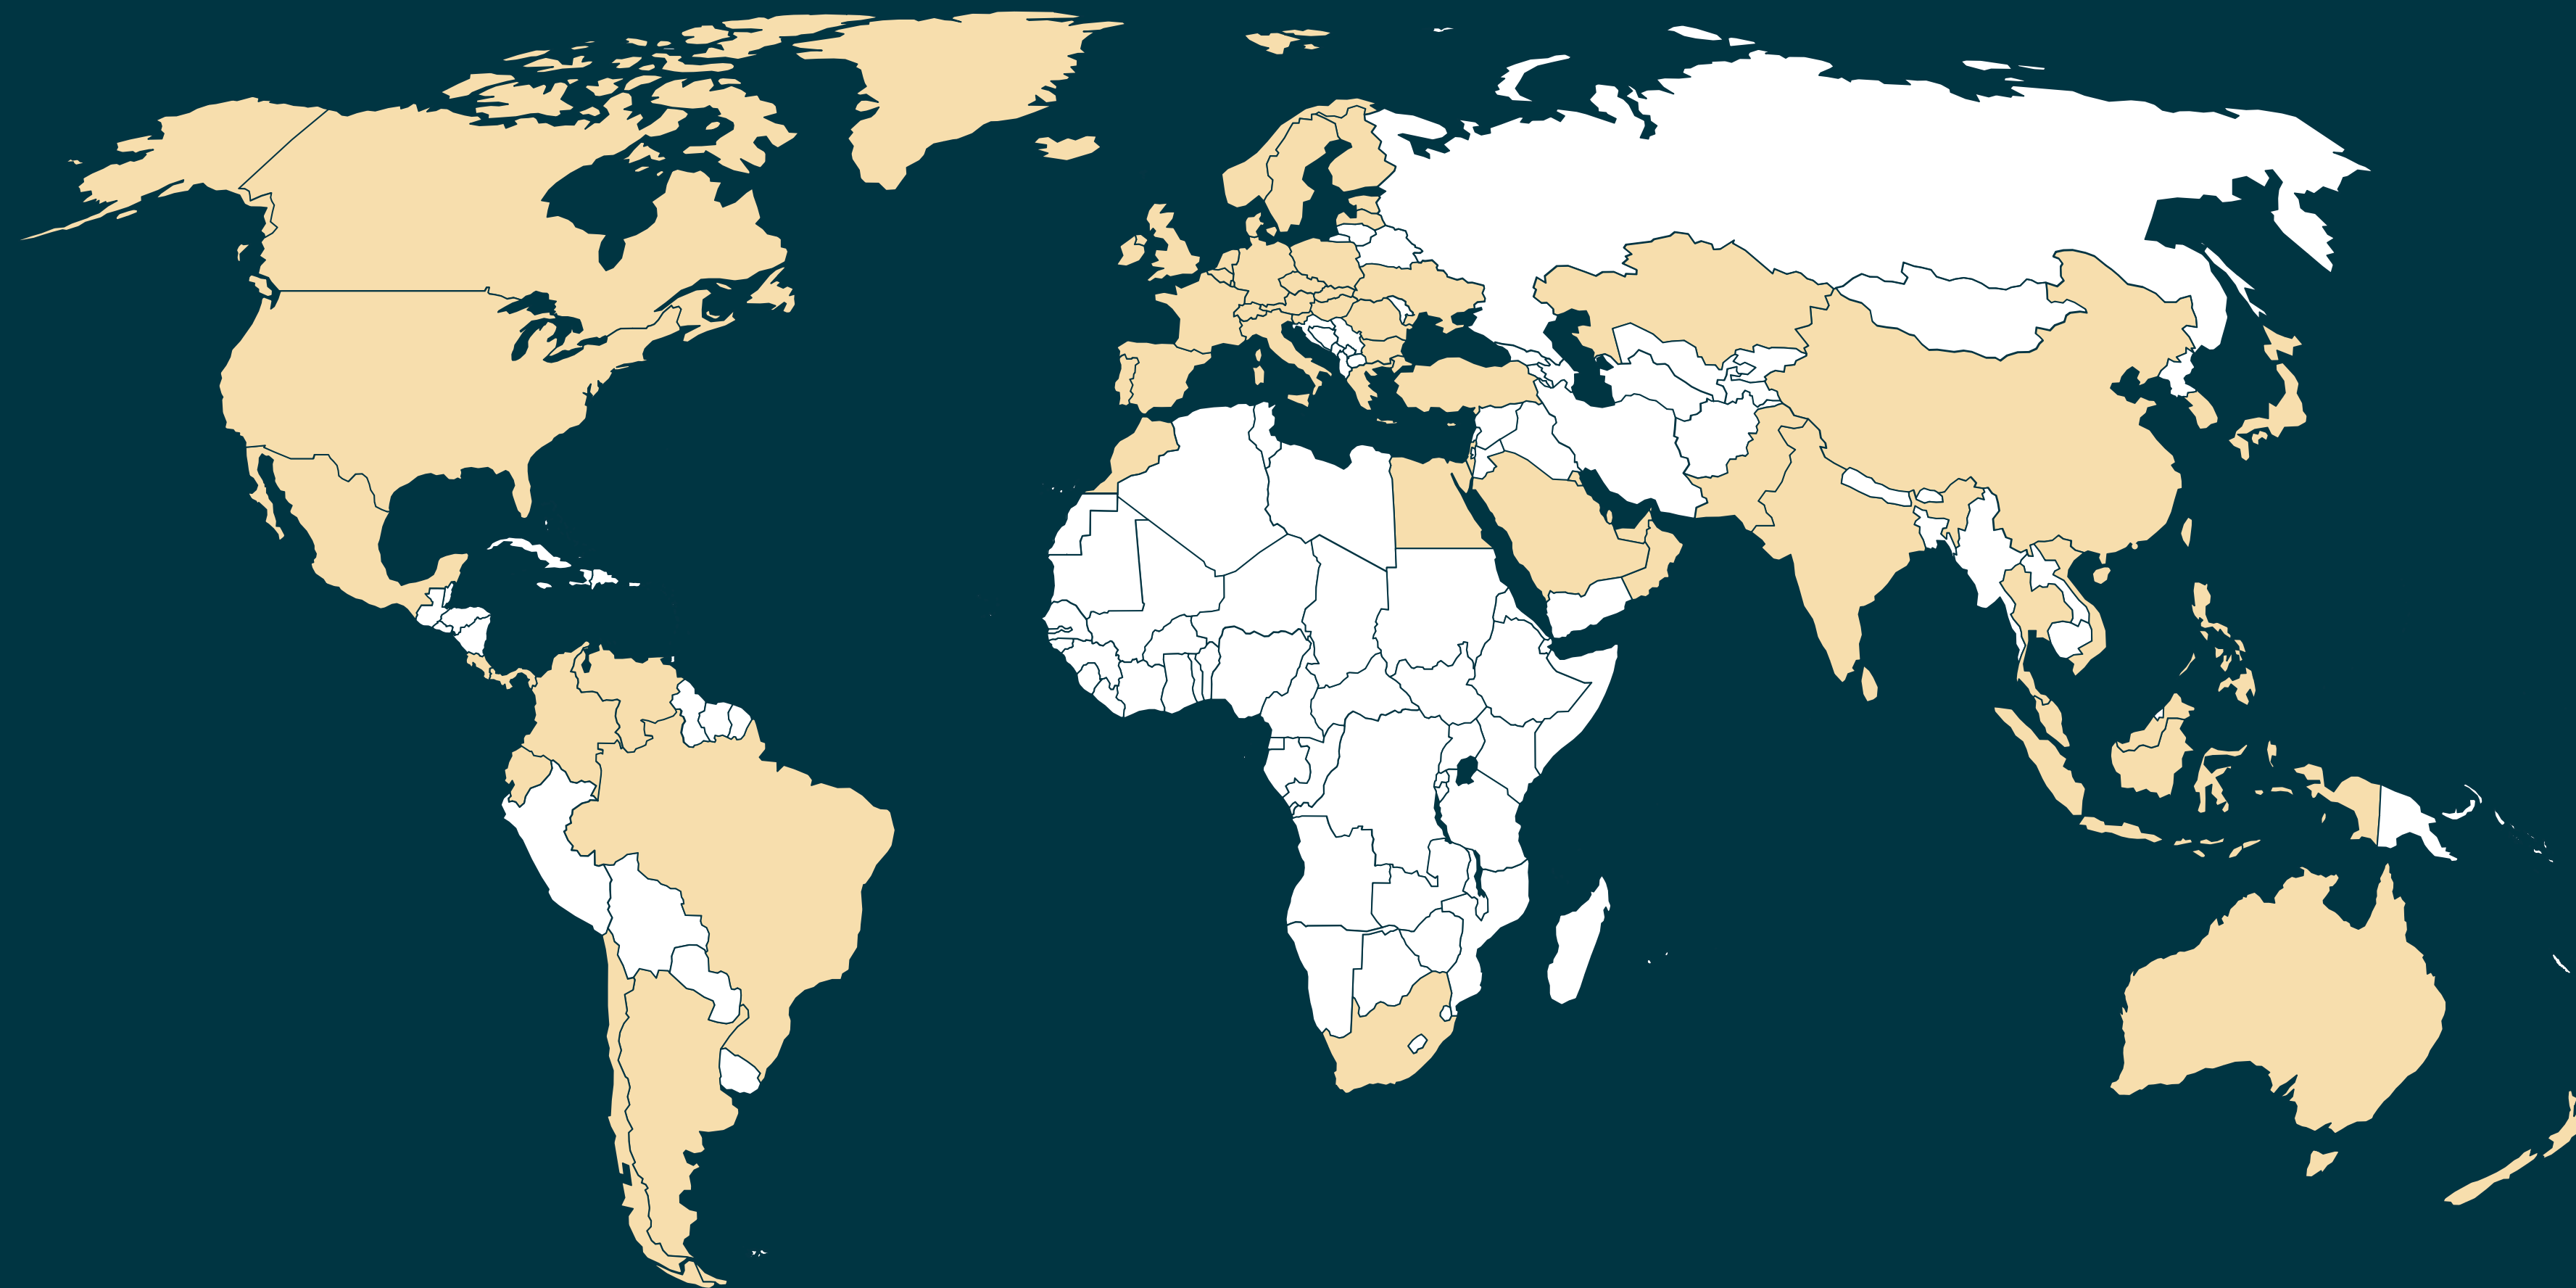

GLOBAL EXTRANET COVERAGE: THE BLUE AND RED NETWORKS

AMERICAS

- United States
- Canada
- Argentina
- Brazil
- Chile
- Colombia
- Costa Rica
- Ecuador
- Mexico
- Panama
- Venezuela

APAC

- Australia
- China
- Hong Kong
- India
- Indonesia
- Japan
- South Korea
- Malaysia
- New Zealand
- Pakistan
- Philippines
- Singapore
- Sri Lanka
- Taiwan
- Thailand
- Vietnam

MENA

- Bahrain
- Egypt
- Israel
- Kuwait
- Morocco
- Oman
- Qatar
- Saudi Arabia
- South Africa
- Turkey
- UAE

EUROPE

- Austria
- Belgium
- Bulgaria
- Cyprus
- Czech Republic
- Denmark
- Estonia
- Finland
- France
- Germany
- Gibraltar
- Greece
- Hungary
- Iceland
- Ireland
- Italy
- Kazakhstan
- Latvia
- Luxembourg
- Malta
- Netherlands
- Norway
- Poland
- Portugal
- Romania
- Slovakia
- Slovenia
- Spain
- Sweden
- Switzerland
- Ukraine
- United Kingdom